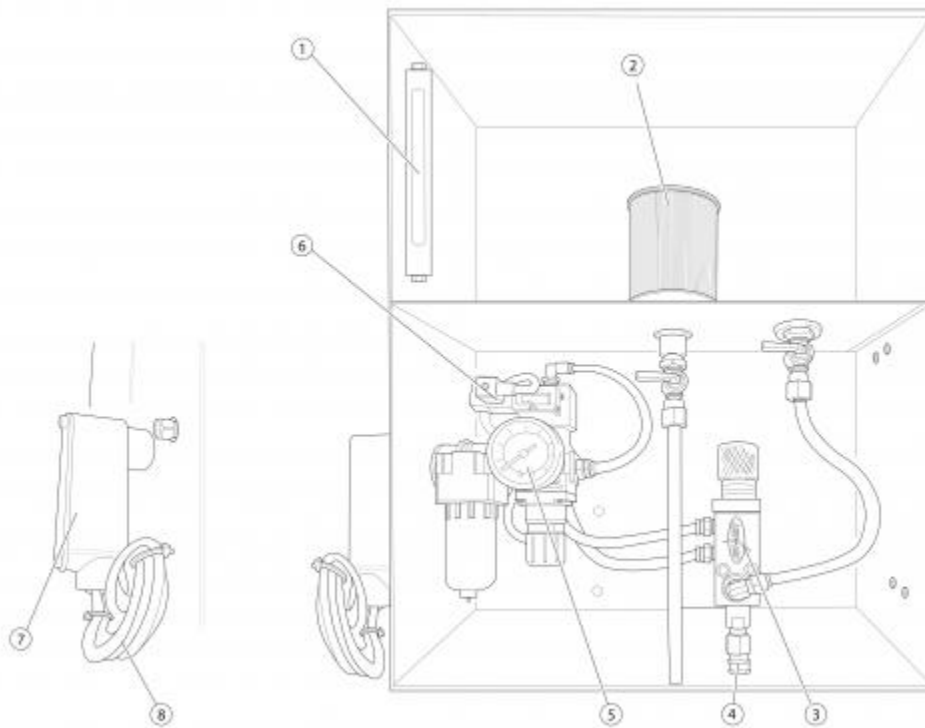

JP-1E

2 GALLON 1 PUMP 1 SOLENOID - ELECTRICALLY ACTIVATED

The JET-SET® Jet-Pack module provides you with a complete automatic airless spray system. These systems come with up to Four 7100-pumps and can be activated together or individually. For individual use, the 7100-pumps can come on its own manifold with its own electrically activated solenoid giving you the option of when and where to fire each pump. The JP-1E comes with standard 110v unless specified otherwise.

JP-1E

2 GALLON 1 PUMP 1 SOLENOID - ELECTRICALLY ACTIVATED

Individual part numbers:

- 1) 525: Sight Glass with Fittings
- 2) 620: Stainless Steel Filter
- 12) 7100: 7100 Stainless Steel Pump
- 8) 1501: Air Regulator Assembly
- 3) 1400-JP: JP Solenoid
- 7) 837: Electrical Elbow
- 8) 1400 JPC: Electrical Cord 8'
- 4) 802: 1/8" NPT Male Midget Plug