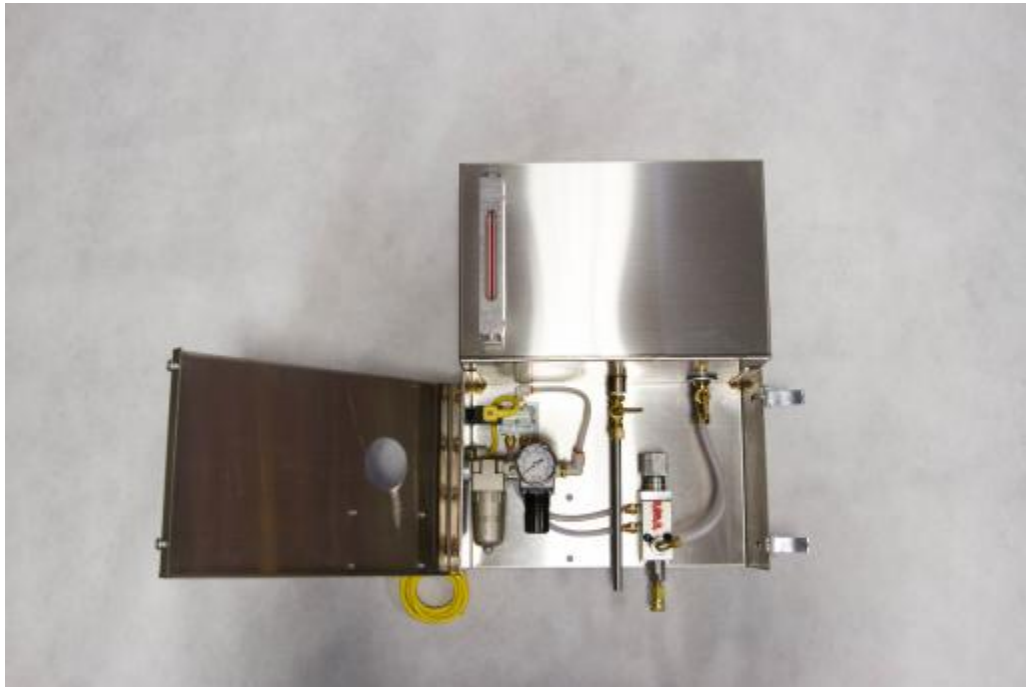

JP-1E

2 GALLON 1 PUMP 1 SOLENOID - ELECTRICALLY ACTIVATED

The JET-SET® Jet-Pack module provides you with a complete automatic airless spray system. These systems come with up to Four 7100-pumps and can be activated together or individually. For individual use, the 7100-pumps can come on its own manifold with its own electrically activated solenoid giving you the option of when and where to fire each pump. The JP-1E comes with standard 110v unless specified otherwise.

JP-1E

2 GALLON 1 PUMP 1 SOLENOID - ELECTRICALLY ACTIVATED

Individual part numbers:

- 1) 525: Sight Glass with Fittings
- 2) 620: Stainless Steel Filter
- 12) 7100: 7100 Stainless Steel Pump
- 8) 1501: Air Regulator Assembly
- 3) 1400-JP: JP Solenoid
- 7) 837: Electrical Elbow
- 8) 1400 JPC: Electrical Cord 8'
- 4) 802: 1/8" NPT Male Midget Plug